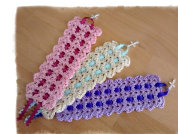

**CROCHETED BOOKMARKS
Gift Boxed**